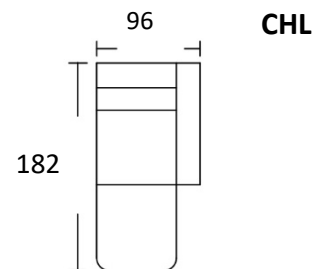

OPERA
by Goldenline

MOD. PIPER

3 SEATER

3ST 1ARM

ARMLESS 3ST

ARM