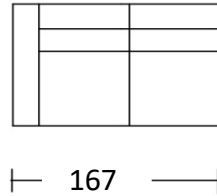

MOD. CLARK

3 SEATER

2 ST MAXI

CHAIR

3ST 1ARM

2 ST MAXI 1ARM

CHAIR 1ARM

CHL

CHAIR MX 1 ARM 114X105

CHAIR 1 ARM 99X105

ARMLESS CHAIR MX 83 X105

ARMLESS CHAIR 68 X105