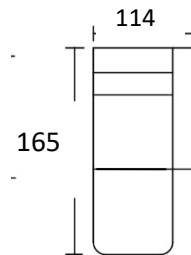

MOD. CLARK

3 SEATER

2 ST MAXI

CHAIR

3ST 1ARM

2 ST MAXI 1ARM

CHAIR 1ARM

CHL

CHAIR MX 1 ARM 114X105

CHAIR 1 ARM 99X105

ARMLESS CHAIR MX 83 X105

ARMLESS CHAIR 68 X105