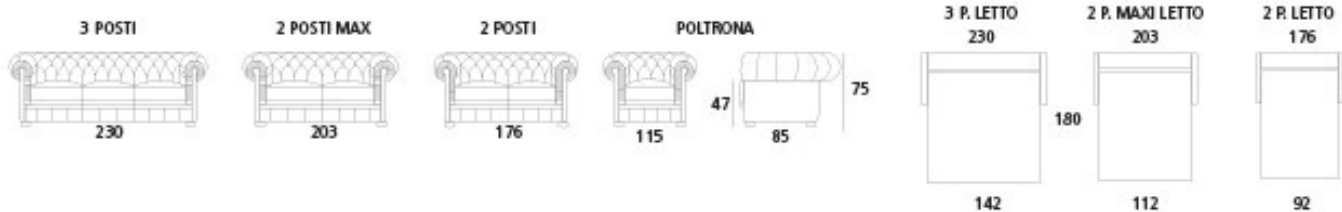

BYRON

a tutti gli amanti del puro stile classico,
un prodotto inconfondibile

The most classic form, almost an archetype, on which you appreciate the skill and experience of our workers and our craftsmen. BYRON in the Metropolitan collection, represents the pursuit of excellence, both in the proportions and in the harmony of shapes, in manufacturing and in the paddings. It is a unique product for all lovers of the pure classical style. You can also choose it with bed.